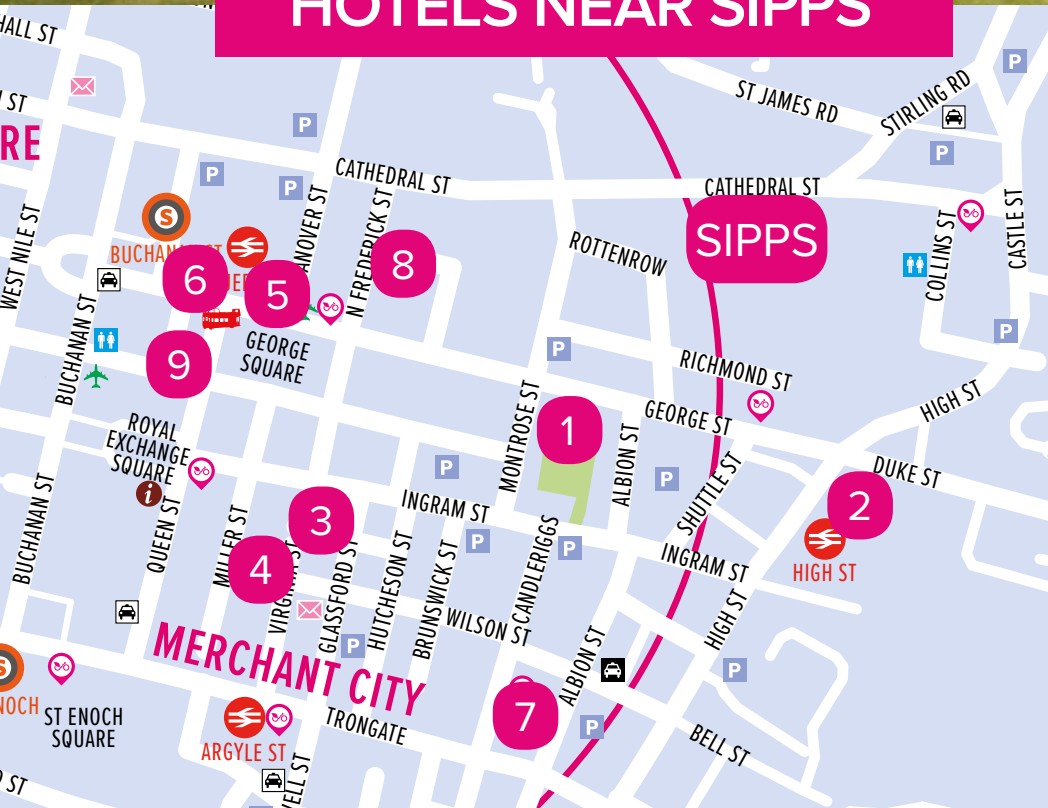

HOTELS NEAR SIPPS

1. Premier Inn George Square
2. Moxy Hotel
3. Mercure Hotel
4. Ibis Styles
5. Millennium Hotel
6. Carlton George
7. Fraser Suites
8. Z Hotel
9. Native Glasgow at the Anchor Line

BOOK NOW

Book via peoplemakeglasgow.com/findahotel for best available rates. Glasgow has very high occupancy levels for hotel rooms due to the large number of events in the city.

Delegates are advised to book early to guarantee availability at their preferred hotel.